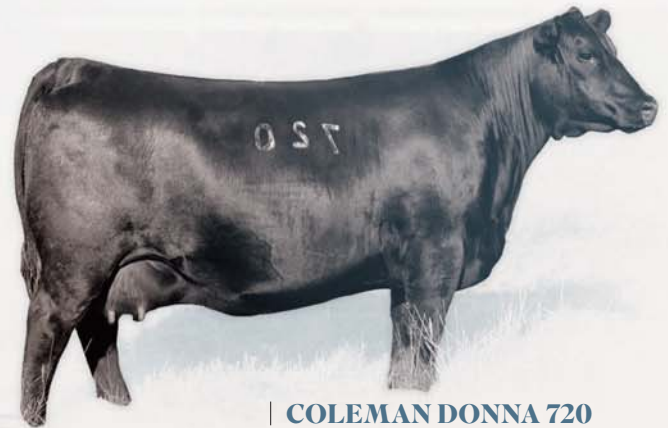

- Coleman Glacier 041 offers an outstanding genetic and visual package to lead off this year's sale, representing everything we look for in an ideal breeding bull. His herd bull look and presence, along with his pedigree, is exactly what the industry is looking for. He has explosive growth ranking in the Top 15% of the breed for weaning and yearling while complementing this with maternal genetics that rank him in the Top 5% of the breed for \$M.
- He blends the best of the Rito 707 lineage and stems from a very productive Pathfinder dam, Coleman Donna 439, who has powerful dimension and structure with an exquisite look in a very maternal package; she is a full sister to Coleman Playmaker 427, a featured member of the GENEX BEEF AI stud. Donna 439 is a headliner donor in the program and is a herd sire producer who has 11 sons selling in this year's sale along with being the mother to Coleman Ace 989; she is following right in her mother's footsteps.
- Glacier's phenomenal grandam, Coleman Donna 714, is the all-time, high income-producing female in the program and has multiple sons to her credit, including Bravo, Rock, Resolve, Charlo 3212 and Summit.

COLEMAN DONNA 909

The \$21,000 maternal sister to Coleman Glacier 041.

COLEMAN DONNA 042

The \$26,000 full sister to Coleman Glacier 041.

**COLEMAN
PLAYMAKER 427**

The flush brother to Donna 439,
featured at Genex.

CHARLO 112

A maternal brother to Coleman Glacier,
selling in the Coleman Angus Bull Sale, 2.15.22.

COLEMAN DONNA 720

The \$37,000 full sister to Coleman Glacier 041.

COLEMAN RENOWN 029

The \$30,000 flush brother to Coleman Glacier 041.